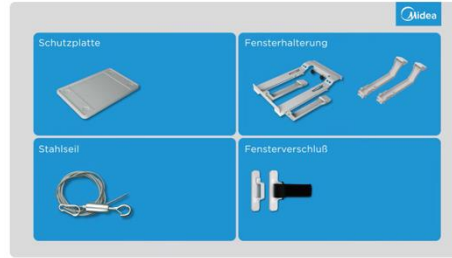

Installation Video

This is a detailed installation guide for PortaSplit Cool, which you can download from the following link. It contains multiple language versions (English, German, French and Spanish).

WeTransfer download link (English, French, German and Spanish version):

<https://we.tl/t-mBs21PBpb5>

WeTransfer download link (German version):

<https://we.tl/t-xfDw9gWKgD>