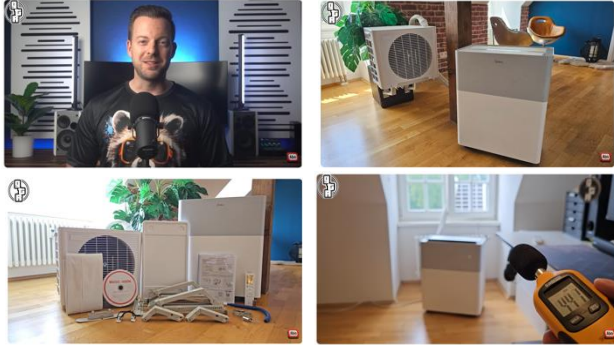

KOL Video

- The first video (paid advertisement):