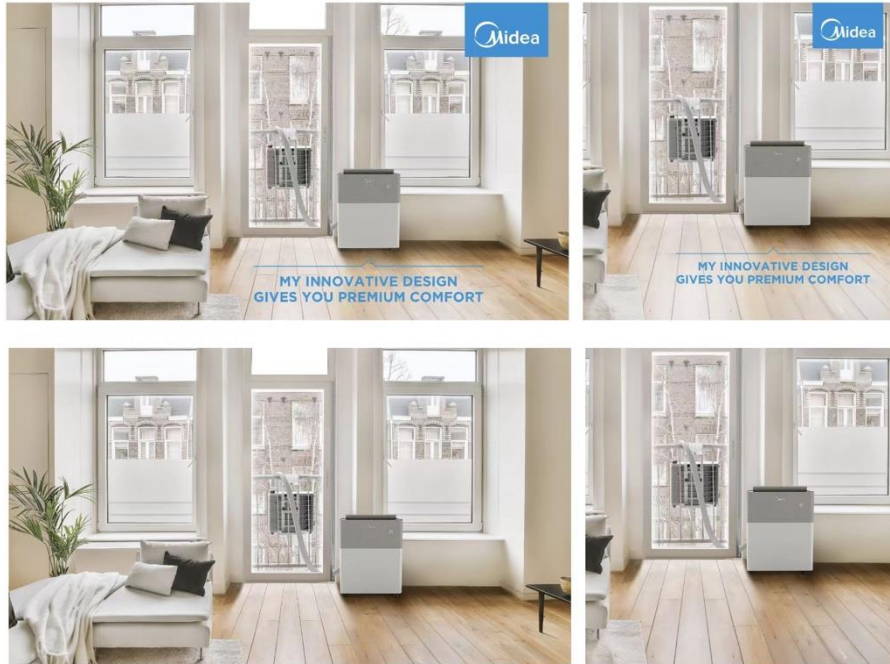

Product Scenario Posters (French balcony window)

We provide 4 different usage scenario posters for PortaSplit Cool, including:

- Normal German style window
- French balcony window
- Attic rooftop window
- Office

Both the source-file and high-res jpg format can be downloaded in links.

Wetransfer download link:

<https://we.tl/t-q4bzVgXy9P>