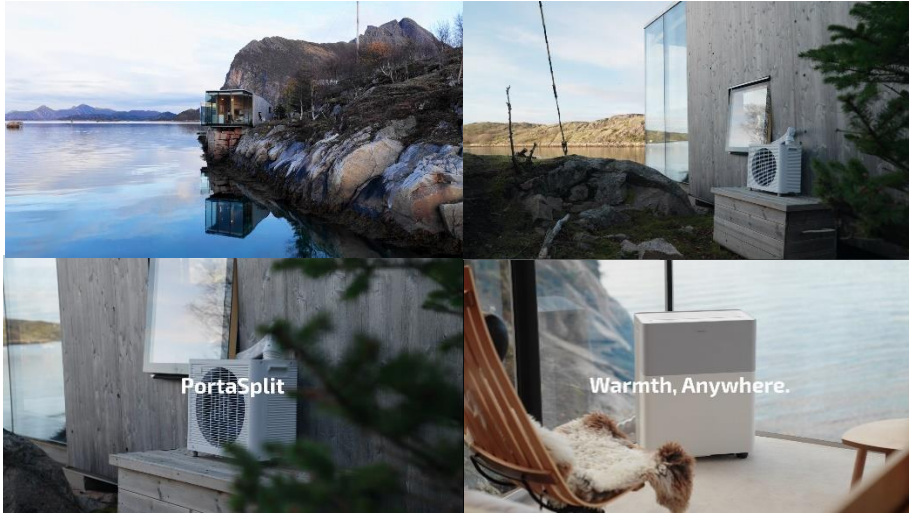

Do you want to enjoy the best features of both portable and split air conditioning? [#Midea](#) [#PortaSplit](#) is the ideal solution!

Users have already enjoyed the combination of flexibility and performance, and PortaSplit has been qualified as "The best portable system we have tested so far." by ETM TESTMAGAZIN\*.

## Social media

In the cold expanse of the north, warmth is not something you find, it's something you make. When the world outside becomes still and frozen, we need a warm haven indoors.

Midea PortaSplit brings that warmth wherever it is needed. Its remarkable portability means being cozy anytime, anywhere. Simply plug it in and enjoy instant heat.