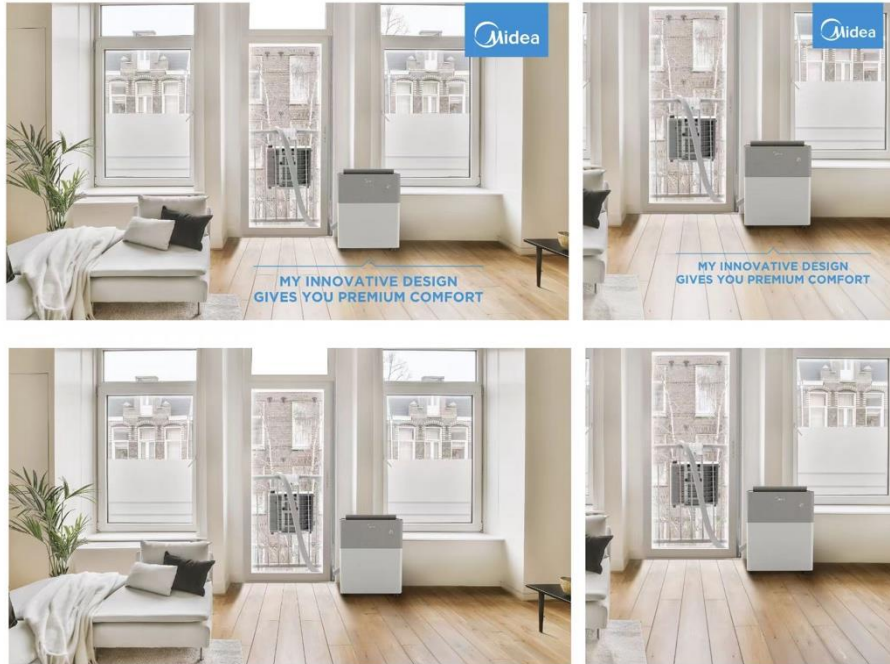

Product Scenario Posters (French balcony window)

We provide 4 different usage scenario posters for PortaSplit, including:

- Normal German style window
- French balcony window
- Attic rooftop window
- Office

Both the source-file and high-res jpg format can be downloaded in links.

Wetransfer download link:

<https://we.tl/t-q4bzVgXy9P>