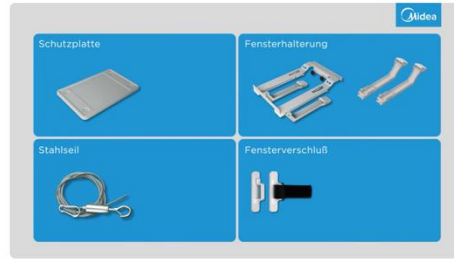

Installation Video

This is a detailed installation guide for PortaSplit, which you can download from the following link. It contains multiple language versions (English, German, French and Spanish).

WeTransfer download link (English, French, German and Spanish version):

<https://we.tl/t-mBs21PBpb5>

WeTransfer download link (German version):

<https://we.tl/t-xfDw9gWKgD>